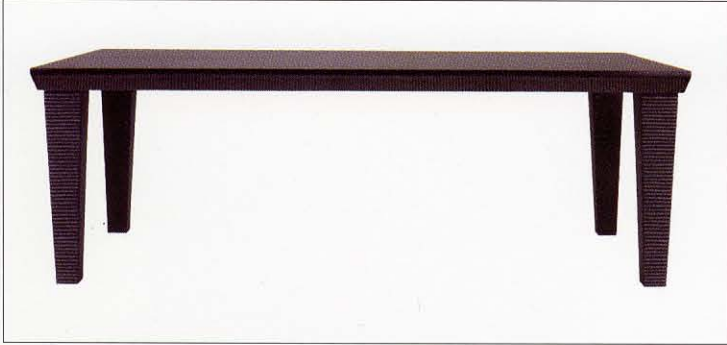

ARROYO DINING TABLE AND DESK

Arroyo Dining Table AND Desk

DINING TABLE

84"W x 42"D x 29 1/2"H
SHOWN IN BROWN MAHOGANY

THREE QUARTER VIEW

DETAIL

HAND CARVED APRON & LEG WITH
PREMIUM VENEER INSERT ON TOP

DINING TABLE EXTENSION LEAVES
AVAILABLE

DESK

60"W x 30"D x 29 1/2"H
SHOWN IN NUT ON MAPLE WITH PREMIUM VENEER
PAU FERRO TOP

DESK STANDARD WITH TWO PENCIL DRAWERS

LEGS & APRON AVAILABLE IN: SOLID MAPLE, ASH, OAK,
MAHOGANY, CHERRY, AND WALNUT

INSERT TOP PANEL AVAILABLE IN ANY BERMAN
ROSETTI VENEER