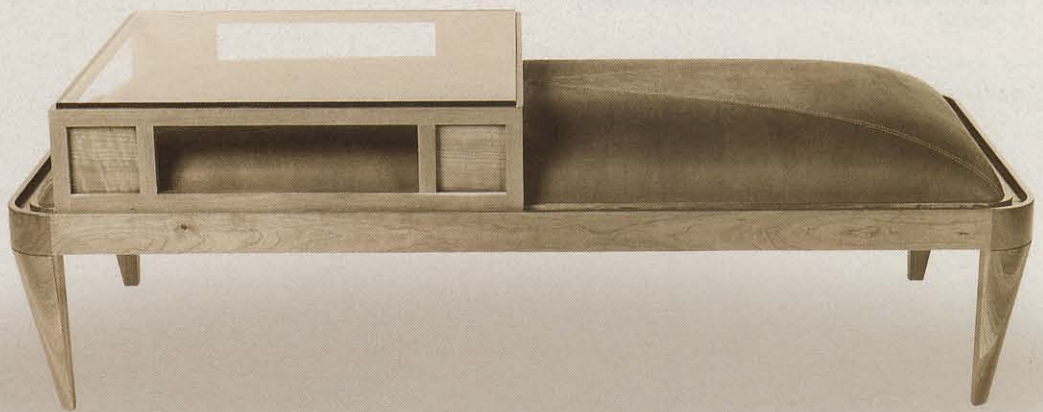

COCKTAIL OTTOMAN WITH SLIDING TRAY

COCKTAIL OTTOMAN WITH SLIDING TRAY

COCKTAIL OTTOMAN

OTTOMAN WITH SLIDING WOOD TRAY & GLASS INSERT

SHOWN WITH OPTIONAL QUARTERED TOPSTITCHING
60"W x 28"D x 17.5"H
C.O.M. 2 YDS.
C.O.L. 36 SQ. FT.

OTTOMAN

SHOWN WITH OPTIONAL QUARTERED TOPSTITCHING
60"W x 28"D x 17.5"H
C.O.M. 2 YDS.
C.O.L. 36 SQ. FT.

AVAILABLE IN SOLID MAPLE, ASH, OAK, MAHOGANY
& CHERRY

SEE PRICE LIST FOR OTHER SIZES

BERMAN

ROSETTI