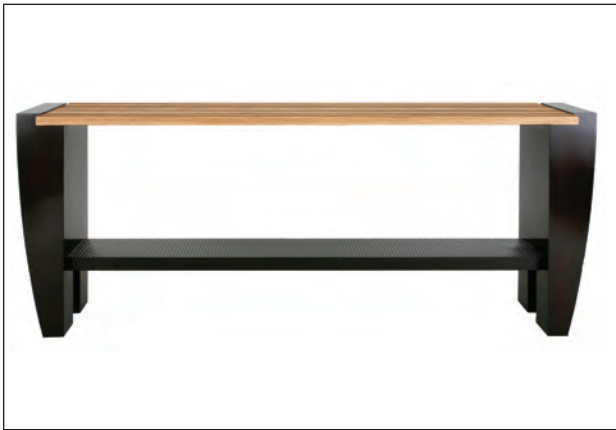

**MESA CONSOLE**

**MESA CONSOLE**

72"W x 18"D x 29"H  
SHOWN IN NUT ON MAPLE  
WITH 1/2" STEEL TOP IN BRONZE FINISH

SHOWN WITH STEEL TOP

72"W x 18"D x 29"H  
SHOWN IN NUT ON MAPLE  
WITH 1" ZEBRAWOOD TOP

SHOWN WITH ZEBRAWOOD TOP

**DETAIL**

CARVED BASE & SHELF  
WITH 1/2" STEEL TOP

**DETAIL**

CARVED BASE & 1/2" PLAIN STEEL TOP

BASE AVAILABLE IN CARVED MAPLE, OAK,  
MAHOGANY, CHERRY, WALNUT

TOPS AVAILABLE IN 1/2" STEEL OR 1" WOOD  
IN ANY B/R VENEER