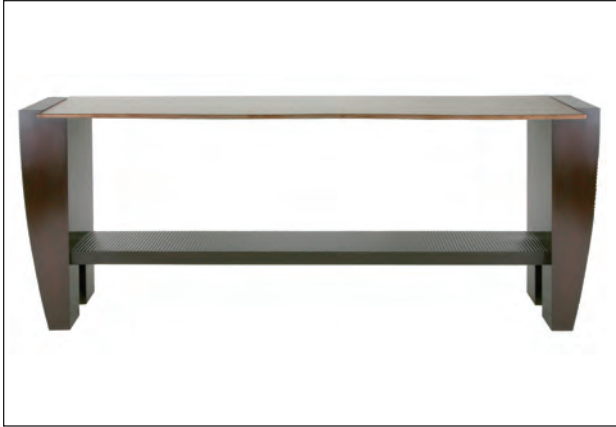

**MESA CONSOLE**

**MESA CONSOLE**

72"W x 18"D x 29"H  
SHOWN IN NUT ON MAPLE  
WITH 1/2" STEEL TOP IN BRONZE FINISH

SHOWN WITH STEEL TOP

72"W x 18"D x 29"H  
SHOWN IN NUT ON MAPLE  
WITH 1" ZEBRAWOOD TOP

SHOWN WITH ZEBRAWOOD TOP

**DETAIL**

CARVED BASE & SHELF  
WITH 1/2" STEEL TOP

**DETAIL**

CARVED BASE & 1/2" PLAIN STEEL TOP

BASE AVAILABLE IN CARVED MAPLE, OAK,  
MAHOGANY, CHERRY, WALNUT

TOPS AVAILABLE IN 1/2" STEEL OR 1" WOOD  
IN ANY B/R VENEER