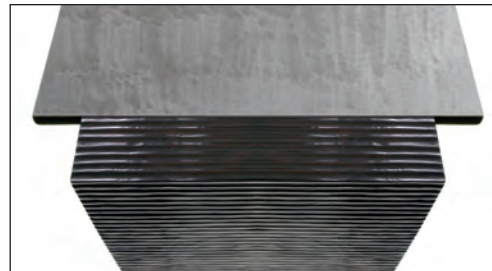

**MESA CONSOLE**

**MESA CONSOLE**

72"W x 18"D x 29"H  
SHOWN IN NUT ON MAPLE  
WITH 1/2" STEEL TOP IN BRONZE FINISH

SHOWN WITH STEEL TOP

72"W x 18"D x 29"H  
SHOWN IN NUT ON MAPLE  
WITH 1" ZEBRAWOOD TOP

SHOWN WITH ZEBRAWOOD TOP

**DETAIL**

CARVED BASE & SHELF  
WITH 1/2" STEEL TOP

**DETAIL**

CARVED BASE & 1/2" PLAIN STEEL TOP

BASE AVAILABLE IN CARVED MAPLE, OAK,  
MAHOGANY, CHERRY, WALNUT

TOPS AVAILABLE IN 1/2" STEEL OR 1" WOOD  
IN ANY B/R VENEER